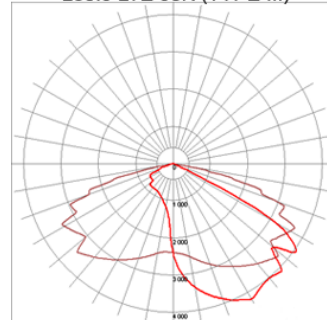

L80.5 LTE 50K (TYPE III)

Wall Pack/Floodlight FH25 SF H: 3.63 W: 13.38 E: 18.75

Description

This sturdy area light is ideal for applications requiring a sleek, stylish design combined with a high-output, energy-efficient light source. Made with a die cast aluminum housing and coated with a textured bronze powdercoat finish, this fixture is ideal for high visibility areas. Delivers more than 8,000 lumens, using only 65 watts. CSA listed for wet locations. Optional surge protection and photocell. Available with tempered clear flat glass lens or optional LED flat glass lens. Comes with a choice of 3 different mounting options - arm, two-piece swivel bracket or adjustable slip fitter.